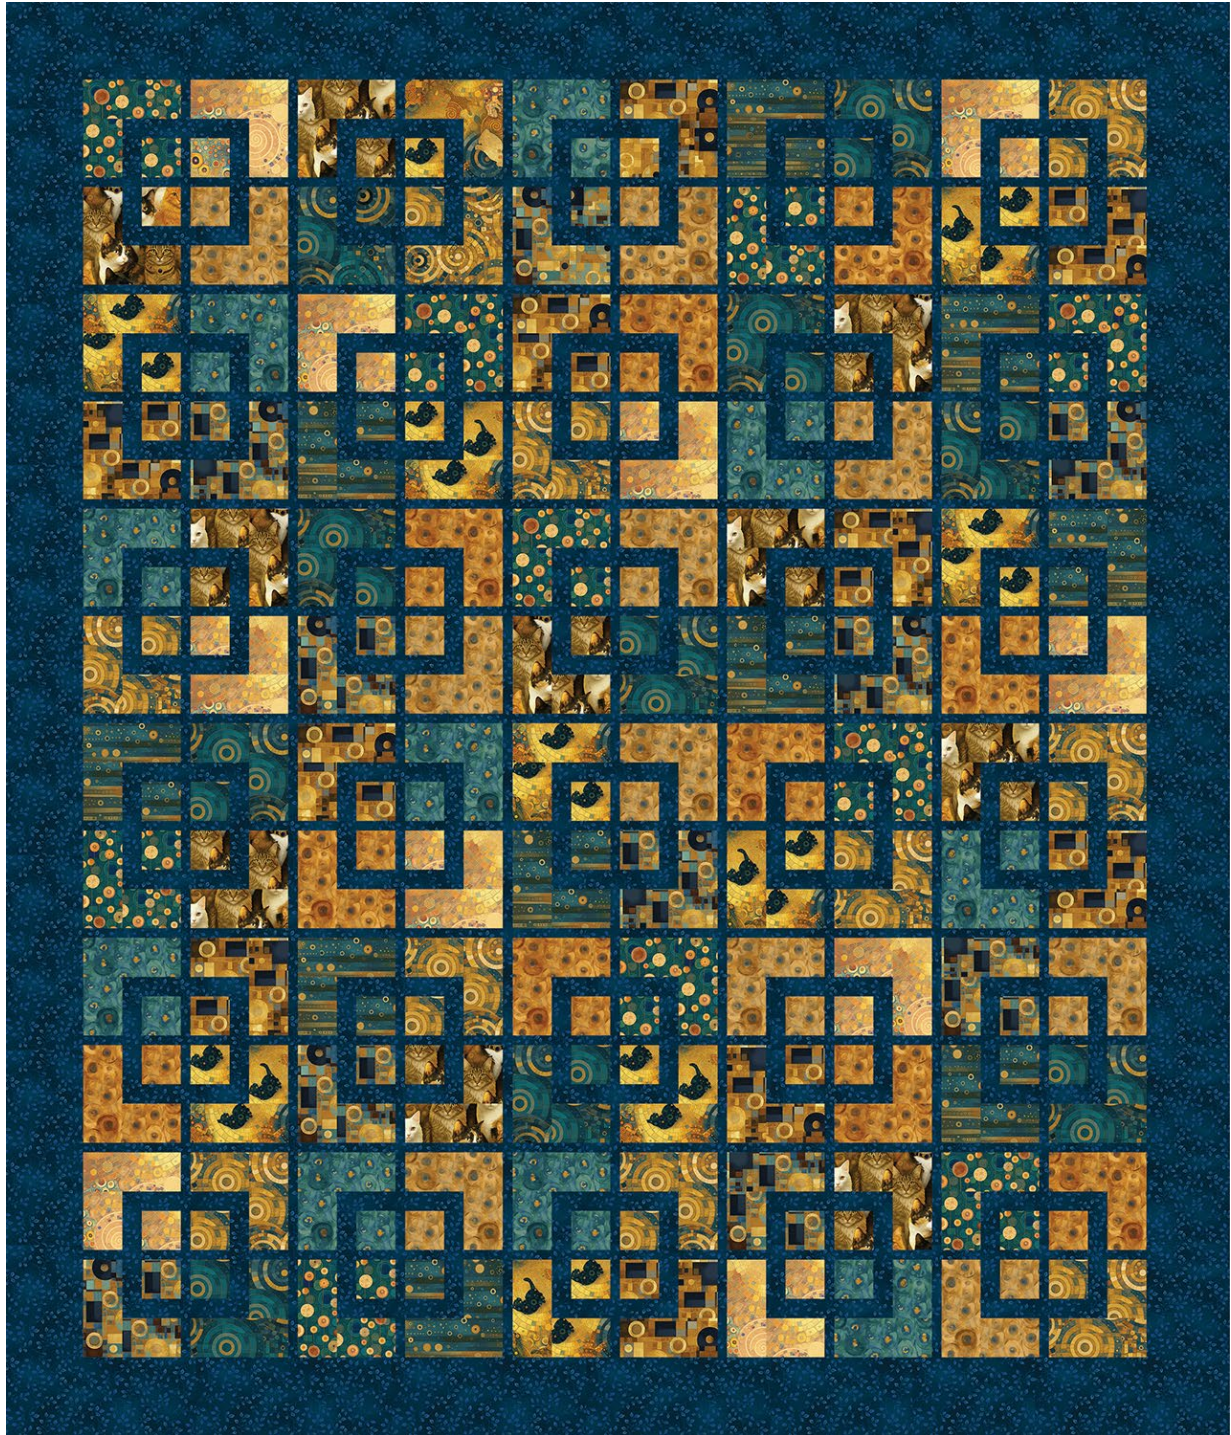

# Cat-Tastic

by Jan Mott

Quilt size: 63" x 74" (1.60m x 1.88m)

Skill Level: Advanced Beginner

Farmer's Neighbor Quilt  
Designed by Farmer's Daughters Quilts  
[www.fdquilts.com](http://www.fdquilts.com)

## Farmer's Neighbor Quilt Ordering Guide

SKU	Yards	Meters	6 Kits	12 Kits
 1031-33	FO	0.23m	1 bolt	1 bolt
 1031-35	FO	0.23m	1 bolt	1 bolt
 1031-77	FO	0.23m	1 bolt	1 bolt
 1032-77	FO	0.23m	1 bolt	1 bolt
 1033-33	FO	0.23m	1 bolt	1 bolt
 1033-73	FO	0.23m	1 bolt	1 bolt
 1034-33	FO	0.23m	1 bolt	1 bolt
 1034-73	FO	0.23m	1 bolt	1 bolt
 1035-35	FO	0.23m	1 bolt	1 bolt
 1036-35	FO	0.23m	1 bolt	1 bolt
 1037-77	FO	0.23m	1 bolt	1 bolt
 1038-33	FO	0.23m	1 bolt	1 bolt
 7755-74*	3 1/4 yds	2.97m	2 bolts	3 bolts

### 44" Backing Fabric Option

1034-73	4 1/8 yds	3.77m	2 bolts	4 bolts
---------	-----------	-------	---------	---------

\* Indicates binding fabric.  
FO = 18" x 22" (0.45m x 0.55m)  
All fabric quantities are based on 15yd bolts unless otherwise indicated.

1031-33  
Monotone Dot Texture  
Gold

1031-35  
Monotone Dot Texture  
Rust

1031-77  
Monotone Dot Texture  
Teal

1032-77  
Stripe Dot Texture  
Indigo Multi

1033-33  
Square Dot Mosaic  
Gold Multi

1033-73  
Square Dot Mosaic  
Indigo Multi