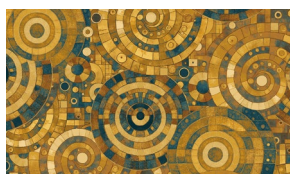

# Cat-Tastic

by Jan Mott

Quilt size: 63" x 74" (1.60m x 1.88m)

Skill Level: Advanced Beginner

Farmer's Neighbor Quilt  
Designed by Farmer's Daughters Quilts  
[www.fdquilts.com](http://www.fdquilts.com)

1031-33  
Monotone Dot Texture  
Gold

1031-35  
Monotone Dot Texture  
Rust

1031-77  
Monotone Dot Texture  
Teal

1032-77  
Stripe Dot Texture  
Indigo Multi

1033-33  
Square Dot Mosaic  
Gold Multi

1033-73  
Square Dot Mosaic  
Indigo Multi

1034-33  
Swirling Tiles  
Gold Multi

1034-73  
Swirling Tiles  
Indigo Multi

1035-35  
Cat Collage  
Gold/Rust Multi

1036-35  
Crowded Cats  
Gold/Rust Multi

1037-77  
Multi Dots  
Teal

1038-33  
Background Mosaic  
Gold