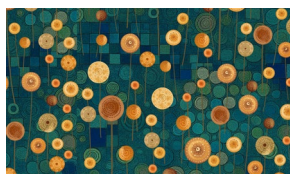

# Cat-Tastic

by Jan Mott

Quilt size: 63" x 74" (1.60m x 1.88m)

Skill Level: Advanced Beginner

Farmer's Neighbor Quilt  
Designed by Farmer's Daughters Quilts  
[www.fdquilts.com](http://www.fdquilts.com)

1034-33  
Swirling Tiles  
Gold Multi

1034-73  
Swirling Tiles  
Indigo Multi

1035-35  
Cat Collage  
Gold/Rust Multi

1036-35  
Crowded Cats  
Gold/Rust Multi

1037-77  
Multi Dots  
Teal

1038-33  
Background Mosaic  
Gold