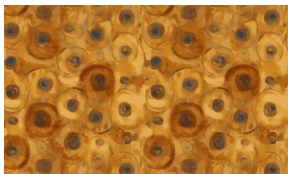

## Amalie Lap Quilt Ordering Guide

SKU	Yards	Meters	6 Kits	12 Kits
 1031-35	1/2 yd	0.46m	1 bolt	1 bolt
 1031-77	1/2 yd	0.46m	1 bolt	1 bolt
 1032-77*	2/3 yd	0.61m	1 bolt	1 bolt
 1033-33	1/2 yd	0.46m	1 bolt	1 bolt
 1033-73	1/2 yd	0.46m	1 bolt	1 bolt
 1034-33	1/2 yd	0.46m	1 bolt	1 bolt
 1034-73	1/2 yd	0.46m	1 bolt	1 bolt
 1035-35	1/2 yd	0.46m	1 bolt	1 bolt
 1037-77	1/2 yd	0.46m	1 bolt	1 bolt
 1038-33	1 yd	0.91m	1 bolt	1 bolt

### 44" Backing Fabric Option

1033-73	3 1/4 yds	2.97m	2 bolts	3 bolts
---------	-----------	-------	---------	---------

\* Indicates binding fabric.

FQ = 18" x 22" (0.45m x 0.55m)

All fabric quantities are based on 15yd bolts unless otherwise indicated.

1031-35  
Monotone Dot Texture  
Rust

1031-77  
Monotone Dot Texture  
Teal

1032-77\*  
Stripe Dot Texture  
Indigo Multi

1033-33  
Square Dot Mosaic  
Gold Multi

1033-73  
Square Dot Mosaic  
Indigo Multi