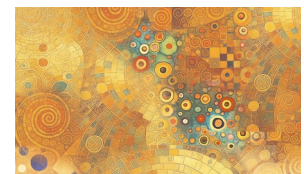

1034-33  
Swirling Tiles  
Gold Multi

1034-73  
Swirling Tiles  
Indigo Multi

1035-35  
Cat Collage  
Gold/Rust Multi

1037-77  
Multi Dots  
Teal

1038-33  
Background Mosaic  
Gold

Henry Glass & Co. Inc.

148 West 37th Street - New York, NY 10018 - Tel: 800-294-9495 - Fax: 212-679-4578 - [www.henryglassfabrics.net](http://www.henryglassfabrics.net)