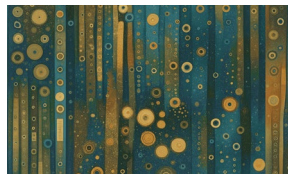

### 44" Backing Fabric Option

1033-73	3 1/4 yds	2.97m	2 bolts	3 bolts
---------	-----------	-------	---------	---------

\* Indicates binding fabric.

FQ = 18" x 22" (0.45m x 0.55m)

All fabric quantities are based on 15yd bolts unless otherwise indicated.

1031-35  
Monotone Dot Texture  
Rust

1031-77  
Monotone Dot Texture  
Teal

1032-77\*  
Stripe Dot Texture  
Indigo Multi

1033-33  
Square Dot Mosaic  
Gold Multi

1033-73  
Square Dot Mosaic  
Indigo Multi