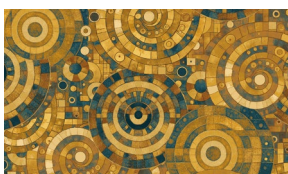

1031-35  
Monotone Dot Texture  
Rust

1031-77  
Monotone Dot Texture  
Teal

1032-77\*  
Stripe Dot Texture  
Indigo Multi

1033-33  
Square Dot Mosaic  
Gold Multi

1033-73  
Square Dot Mosaic  
Indigo Multi

1034-33  
Swirling Tiles  
Gold Multi

1034-73  
Swirling Tiles  
Indigo Multi

1035-35  
Cat Collage  
Gold/Rust Multi

1037-77  
Multi Dots  
Teal

1038-33  
Background Mosaic  
Gold

Henry Glass & Co. Inc.

148 West 37th Street - New York, NY 10018 - Tel: 800-294-9495 - Fax: 212-679-4578 - [www.henryglassfabrics.net](http://www.henryglassfabrics.net)