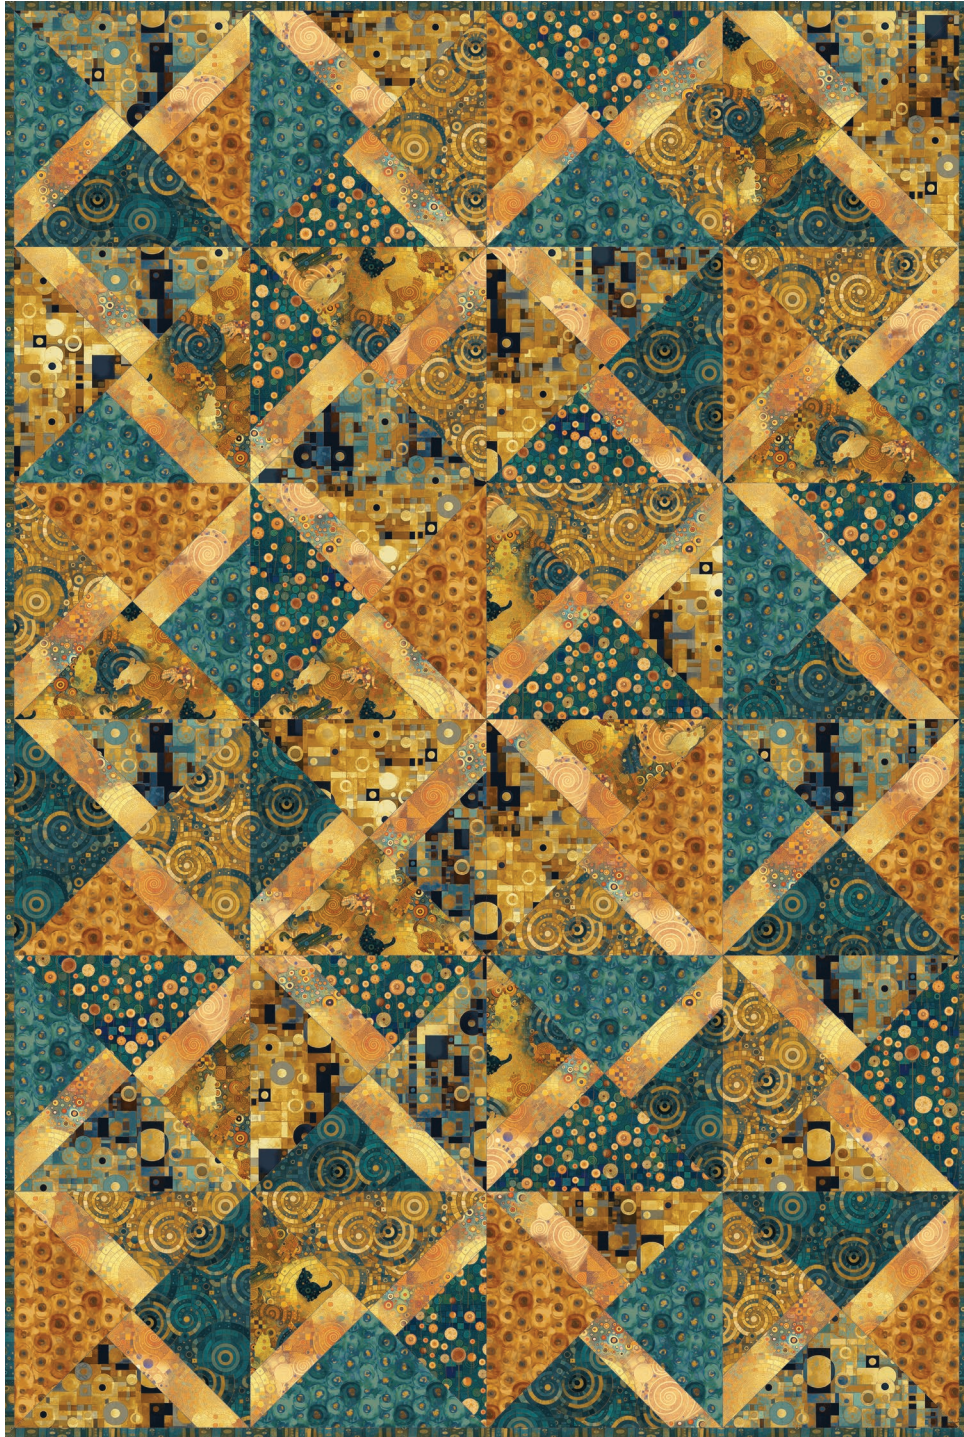

# Cat-Tastic

by Jan Mott

Quilt size: 50" x 75" (1.27m x 1.91m)

Skill Level: Advanced Beginner

**Amalie Lap Quilt**  
Designed by GE Designs  
[www.gequiltedesigns.com](http://www.gequiltedesigns.com)

## Amalie Lap Quilt Ordering Guide

SKU	Yards	Meters	6 Kits	12 Kits
 1031-35	1/2 yd	0.46m	1 bolt	1 bolt
 1031-77	1/2 yd	0.46m	1 bolt	1 bolt
 1032-77*	2/3 yd	0.61m	1 bolt	1 bolt
 1033-33	1/2 yd	0.46m	1 bolt	1 bolt
 1033-73	1/2 yd	0.46m	1 bolt	1 bolt
 1034-33	1/2 yd	0.46m	1 bolt	1 bolt
 1034-73	1/2 yd	0.46m	1 bolt	1 bolt
 1035-35	1/2 yd	0.46m	1 bolt	1 bolt
 1037-77	1/2 yd	0.46m	1 bolt	1 bolt
 1038-33	1 yd	0.91m	1 bolt	1 bolt

### 44" Backing Fabric Option

1033-73	3 1/4 yds	2.97m	2 bolts	3 bolts
---------	-----------	-------	---------	---------

\* Indicates binding fabric.

FQ = 18" x 22" (0.45m x 0.55m)

All fabric quantities are based on 15yd bolts unless otherwise indicated.

1031-35  
Monotone Dot Texture  
Rust

1031-77  
Monotone Dot Texture  
Teal

1032-77\*  
Stripe Dot Texture  
Indigo Multi

1033-33  
Square Dot Mosaic  
Gold Multi

1033-73  
Square Dot Mosaic  
Indigo Multi