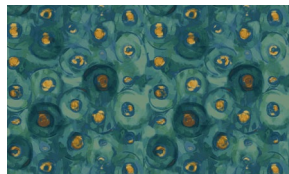

## Amalie Lap Quilt Ordering Guide

SKU	Yards	Meters	6 Kits	12 Kits
 1031-35	1/2 yd	0.46m	1 bolt	1 bolt
 1031-77	1/2 yd	0.46m	1 bolt	1 bolt
 1032-77*	2/3 yd	0.61m	1 bolt	1 bolt
 1033-33	1/2 yd	0.46m	1 bolt	1 bolt
 1033-73	1/2 yd	0.46m	1 bolt	1 bolt
 1034-33	1/2 yd	0.46m	1 bolt	1 bolt
 1034-73	1/2 yd	0.46m	1 bolt	1 bolt
 1035-35	1/2 yd	0.46m	1 bolt	1 bolt
 1037-77	1/2 yd	0.46m	1 bolt	1 bolt
 1038-33	1 yd	0.91m	1 bolt	1 bolt

### 44" Backing Fabric Option

1033-73	3 1/4 yds	2.97m	2 bolts	3 bolts
---------	-----------	-------	---------	---------

\* Indicates binding fabric.

FQ = 18" x 22" (0.45m x 0.55m)

All fabric quantities are based on 15yd bolts unless otherwise indicated.

1031-35  
Monotone Dot Texture  
Rust

1031-77  
Monotone Dot Texture  
Teal

1032-77\*  
Stripe Dot Texture  
Indigo Multi

1033-33  
Square Dot Mosaic  
Gold Multi

1033-73  
Square Dot Mosaic  
Indigo Multi