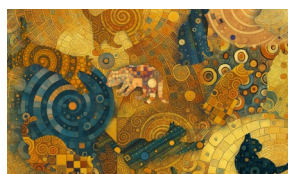

1035-35
Cat Collage
Gold/Rust Multi