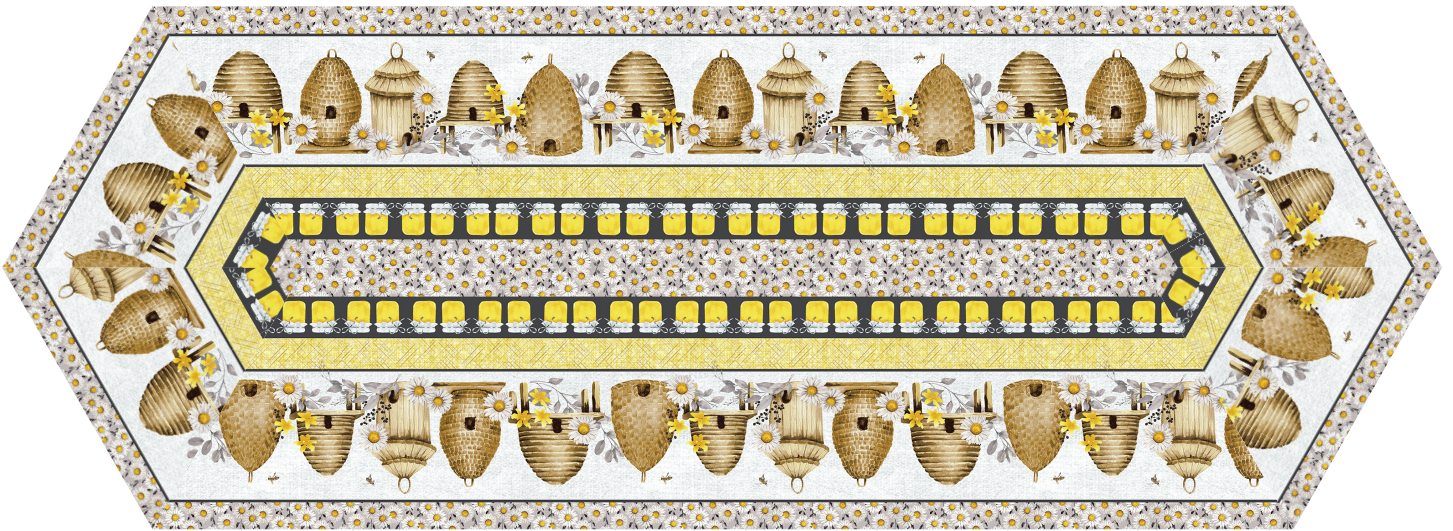

# Sweet Bees

by Barb Tourtillotte

Quilt size: 16" x 44" (0.41m x 1.12m)

Skill Level: Advanced Beginner

The Original Easy Striped Table Runner  
Designed by The Quilt Company Designs by Karen Montgomery  
[www.checkerdist.com](http://www.checkerdist.com)

## The Original Easy Striped Table Runner Ordering Guide

SKU	Yards	Meters	6 Kits	12 Kits
 1771-93	1 1/2 yds	1.37m	1 bolt	2 bolts
Backing Fabric Option				
1768-94	1 1/3 yds	1.22m	1 bolt	2 bolts
<p>* Indicates binding fabric.            FO = 18" x 22" (0.45m x 0.55m)            All fabric quantities are based on 15yd bolts unless otherwise indicated.</p>				

1771-93  
Novelty Bee Stripe  
Multi

1768-94  
Honey Jars  
Multi