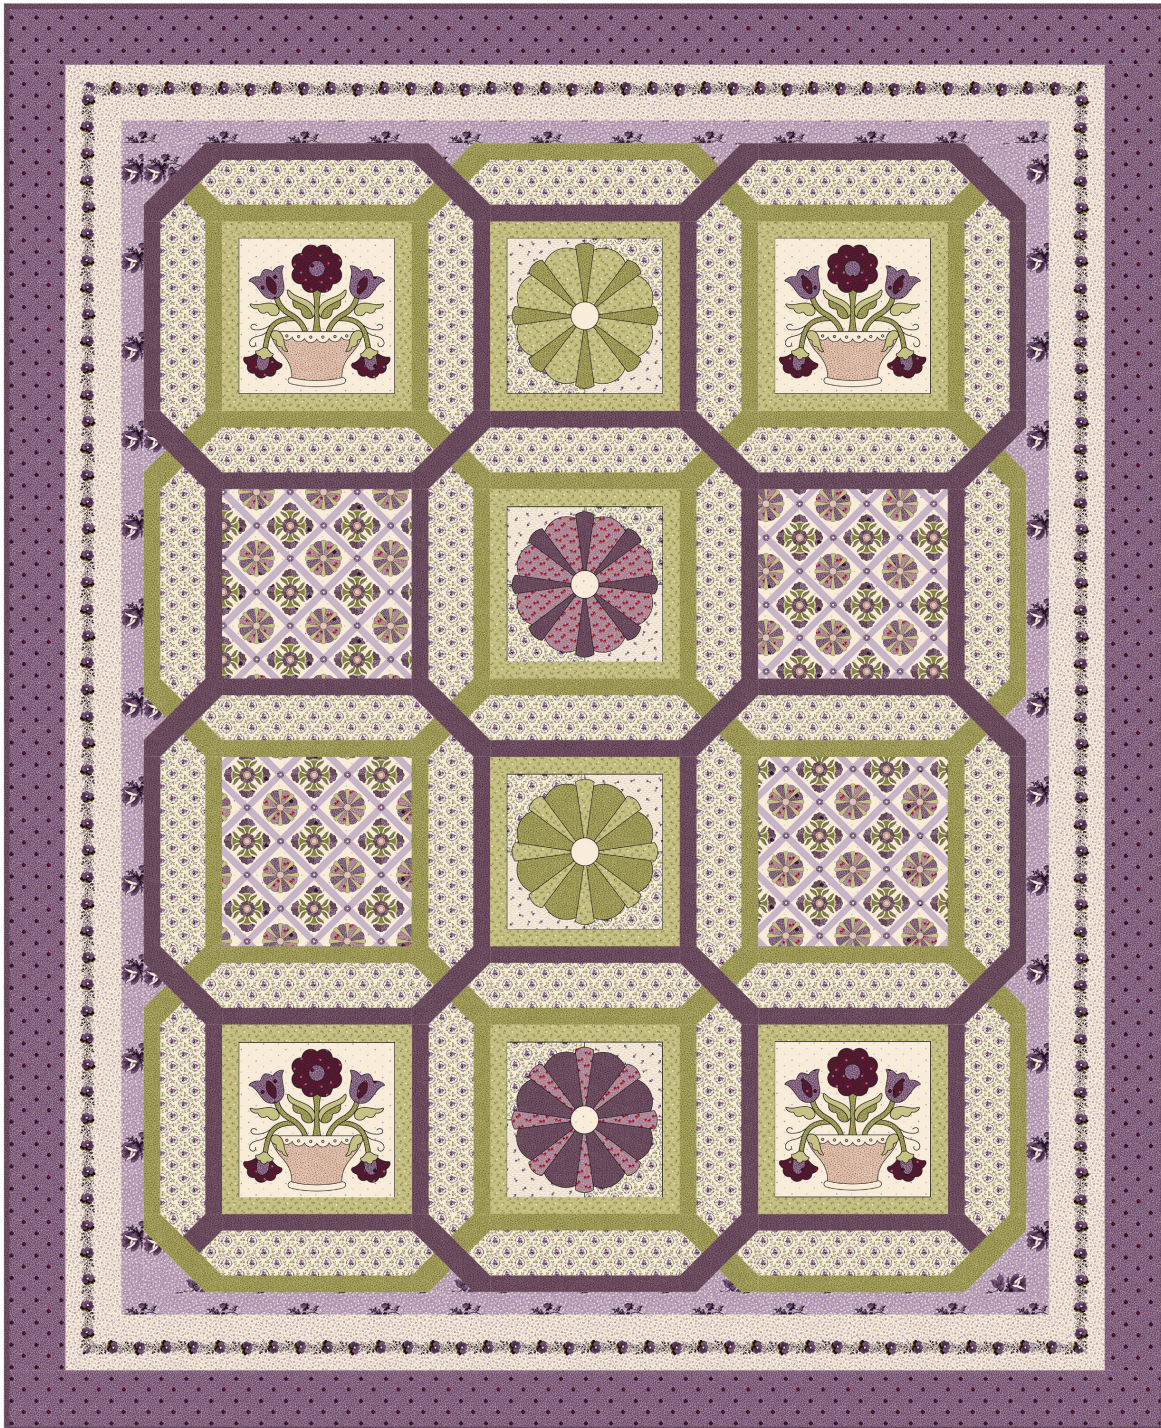

Pansy for Your Thoughts

by Hannah West of Lucky Day

Quilt size: 51 1/2" x 63 1/2" (1.31m x 1.61m)

Skill Level: Intermediate

Overlapping Memories Quilt

Designed by Sue Harvey & Sandy Boobar of Pine Tree Country Quilts

www.pinetreecountryquilts.com

Overlapping Memories Quilt Ordering Guide

SKU	Yards	Meters	6 Kits	12 Kits
 1698-55	2/3 yds	0.61m	1 bolt	1 bolt
 1700-66	1/2 yds	0.46m	1 bolt	1 bolt
 1702-55*	1 1/4 yds	1.14m	1 bolt	2 bolts
 1702-66	2/3 yds	0.61m	1 bolt	1 bolt
 1704-33	3/4 yds	0.69m	1 bolt	1 bolt
 1705-33	1 1/8 yds	1.03m	1 bolt	1 bolt
 1706-55	3/8 yds	0.34m	1 bolt	1 bolt
 1708-35	3/8 yds	0.34m	1 bolt	1 bolt
 1709P-55	1 yd	0.91m	1 bolt	1 bolt
Backing Fabric Option				
1707-33	4 yds	3.66m	2 bolts	4 bolts
<p>* Indicates binding fabric. FO = 18" x 22" (0.45m x 0.55m) All fabric quantities are based on 15yd bolts unless otherwise indicated.</p>				

1698-55
Cross
Purple

1700-66
Angles
Green

1702-55*
Mini Dot
Purple

1702-66
Mini Dot
Green

1704-33
Flower Rings
Cream

1705-33
Pansy Chain
Cream

1706-55
Flower Wiggle
Purple

1708-35
Pansy Lattice
Cream/Purple

1709P-55
Block Panel
Purple