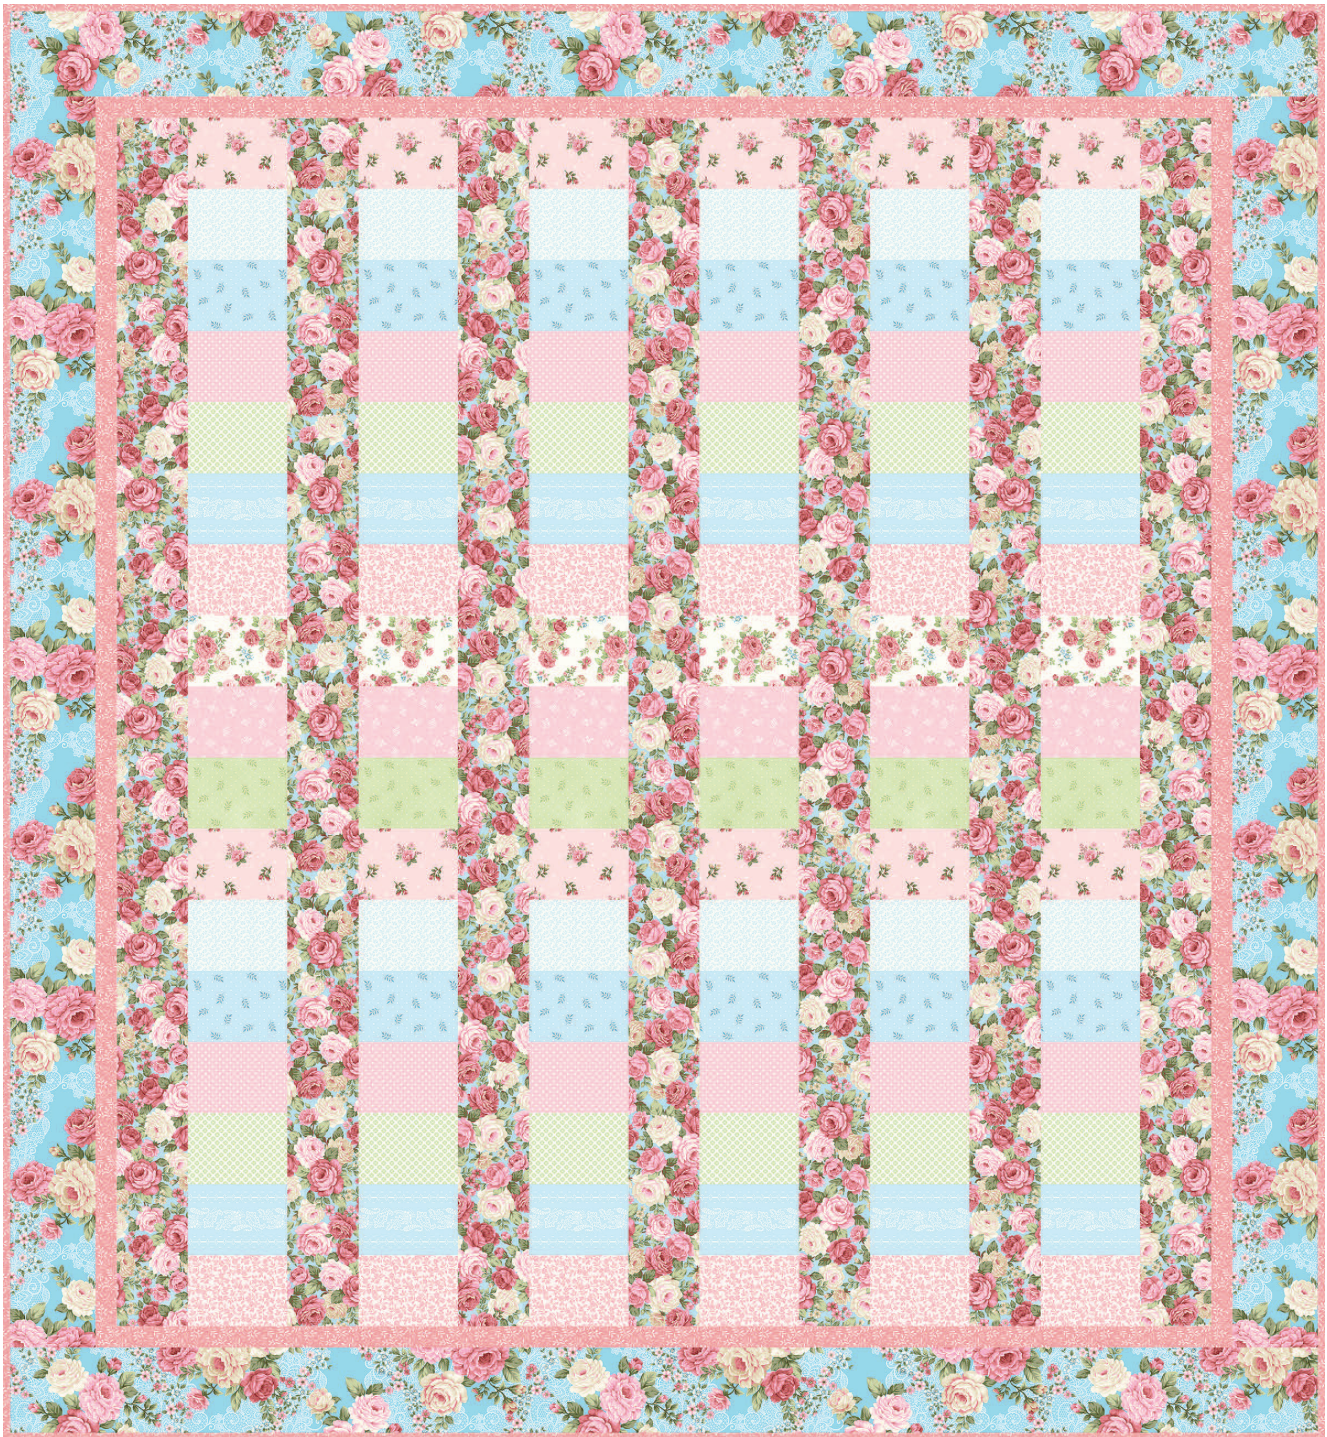

My Victorian Garden

by Mary Jane Carey

Quilt size: 46" x 50" (1.17m x 1.27m)

Skill Level: Advanced Beginner

Garden Trellis Quilt
Designed by Mary Jane Carey
www.henryglassfabrics.net

Garden Trellis Quilt Ordering Guide

SKU	Yards	Meters	6 Kits	12 Kits
 3410-77	3/4 yds	0.69m	1 bolt	1 bolt
 3413-17	1 yd	0.91m	1 bolt	1 bolt
 3414-22*	2/3 yds	0.61m	1 bolt	1 bolt
 3418-12	3/4 yds	0.69m	1 bolt	1 bolt
Backing Fabric Option				
3415-17	3 yds	2.74m	2 bolts	3 bolts
<p>* Indicates binding fabric. FO = 18" x 22" (0.45m x 0.55m) All fabric quantities are based on 15yd bolts unless otherwise indicated.</p>				

3410-77
Floral and Lace
Blue

3413-17
Packed Floral
Light Blue

3414-22*
Packed Allover Leaf
Pink

3418-12
Stripe
Multi Pastel