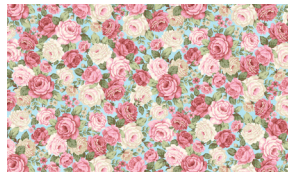

My Victorian Garden

by Mary Jane Carey

Quilt size: 46" x 50" (1.17m x 1.27m)

Skill Level: Advanced Beginner

Garden Trellis Quilt
Designed by Mary Jane Carey
www.henryglassfabrics.net

Garden Trellis Quilt Ordering Guide

SKU	Yards	Meters	6 Kits	12 Kits
 3410-77	3/4 yds	0.69m	1 bolt	1 bolt
 3413-17	1 yd	0.91m	1 bolt	1 bolt
 3414-22*	2/3 yds	0.61m	1 bolt	1 bolt
 3418-12	3/4 yds	0.69m	1 bolt	1 bolt
Backing Fabric Option				
3415-17	3 yds	2.74m	2 bolts	3 bolts
<p>* Indicates binding fabric. FO = 18" x 22" (0.45m x 0.55m) All fabric quantities are based on 15yd bolts unless otherwise indicated.</p>				

3410-77
Floral and Lace
Blue

3413-17
Packed Floral
Light Blue

3414-22*
Packed Allover Leaf
Pink

3418-12
Stripe
Multi Pastel