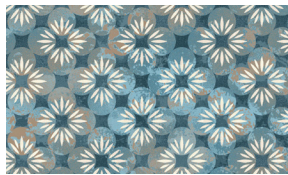

3424-76*
Petal Dots
Teal