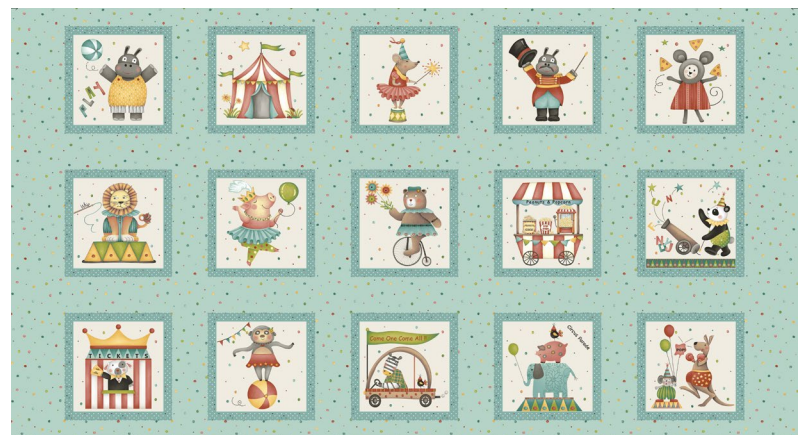

3719B-17
Circus Blocks
Light Blue

Henry Glass & Co. Inc.

148 West 37th Street - New York, NY 10018 - Tel: 800-294-9495 - Fax: 212-679-4578 - www.henryglassfabrics.net