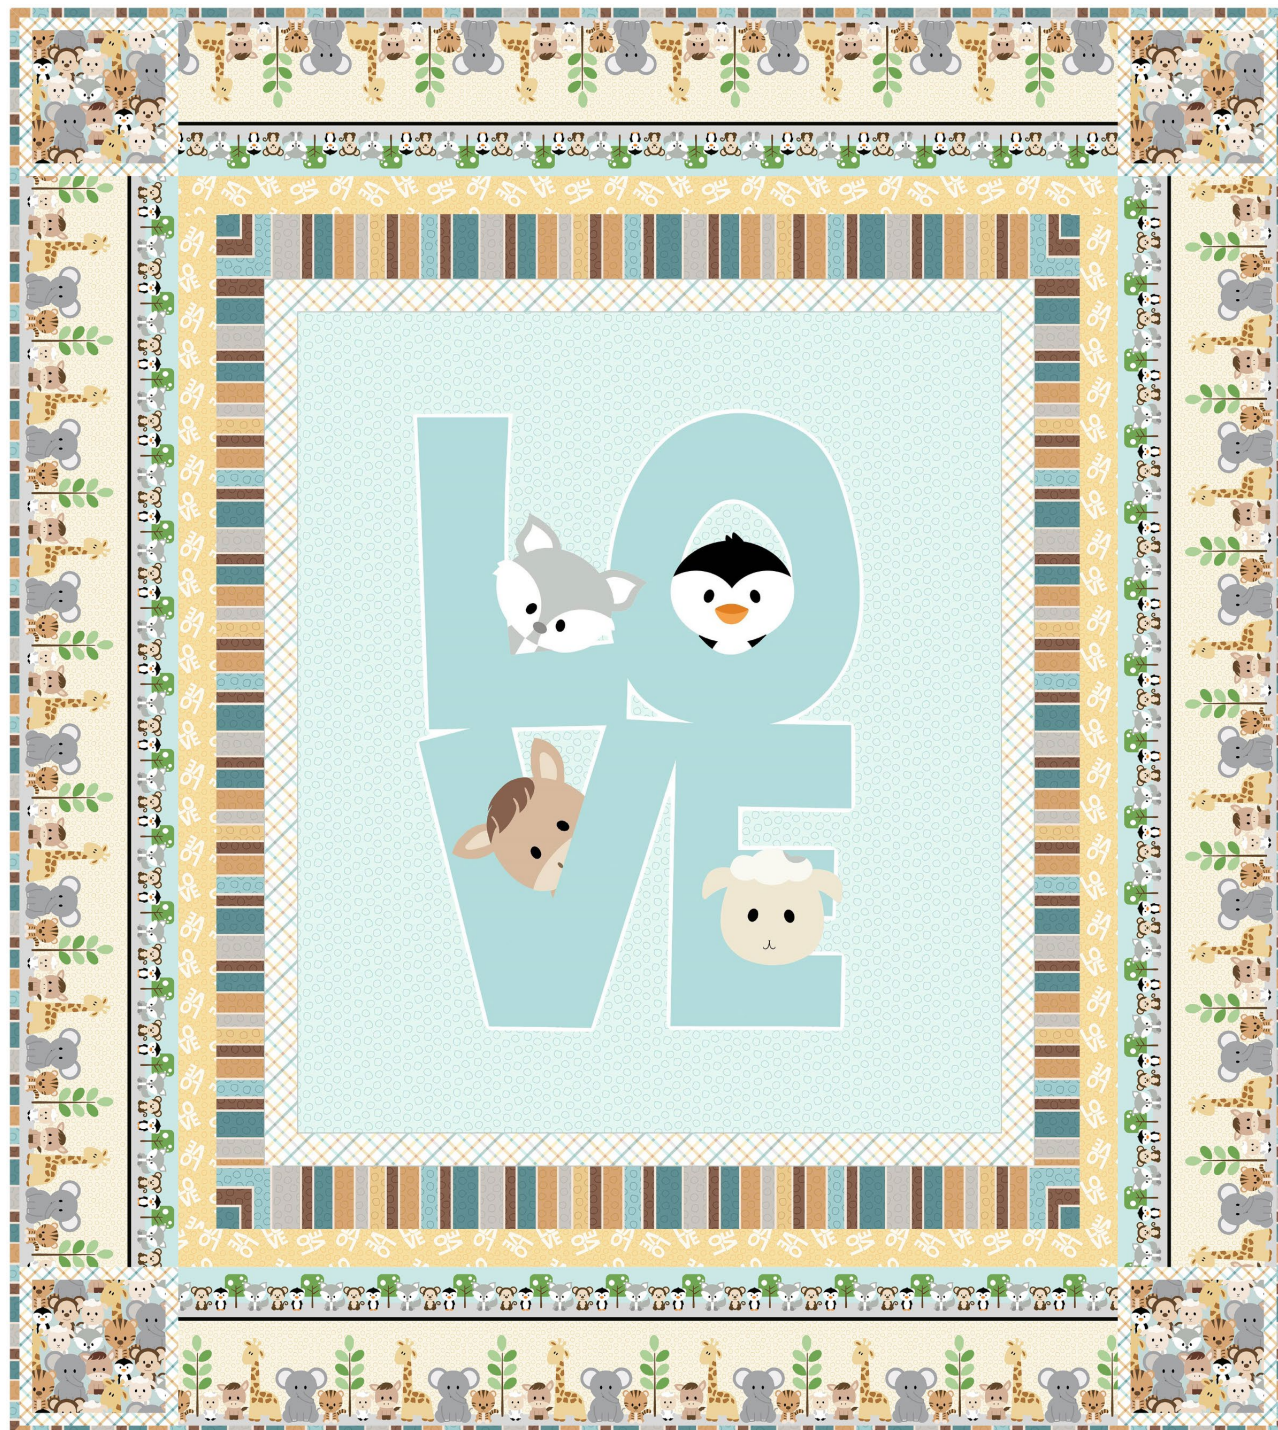

Snuggle Squad

by Anna Quach

Quilt size: 50" x 56" (1.27m x 1.42m)

Skill Level: Advanced Beginner

Easy Does It Quilt

Designed by Karen Bialik The Fabric Addict

www.fabricaddict.net

Easy Does It Quilt Ordering Guide

44" Backing Fabric Option

2819-13	3 5/8 yds	3.31m	2 bolts	3 bolts
---------	-----------	-------	---------	---------

* Indicates binding fabric.

FO = 18" x 22" (0.45m x 0.55m)

All fabric quantities are based on 15yd bolts unless otherwise indicated.

2816-13
Playful Pals Set
Aqua/Multi

2817-73*
Stripe
Multi

2820-37
Diagonal Plaid
White/Multi

2826-30
Tossed Love
Sunshine/Cream

2828-37
Border Stripe
Multi

2829P-73
Love Panel
Aqua/Multi