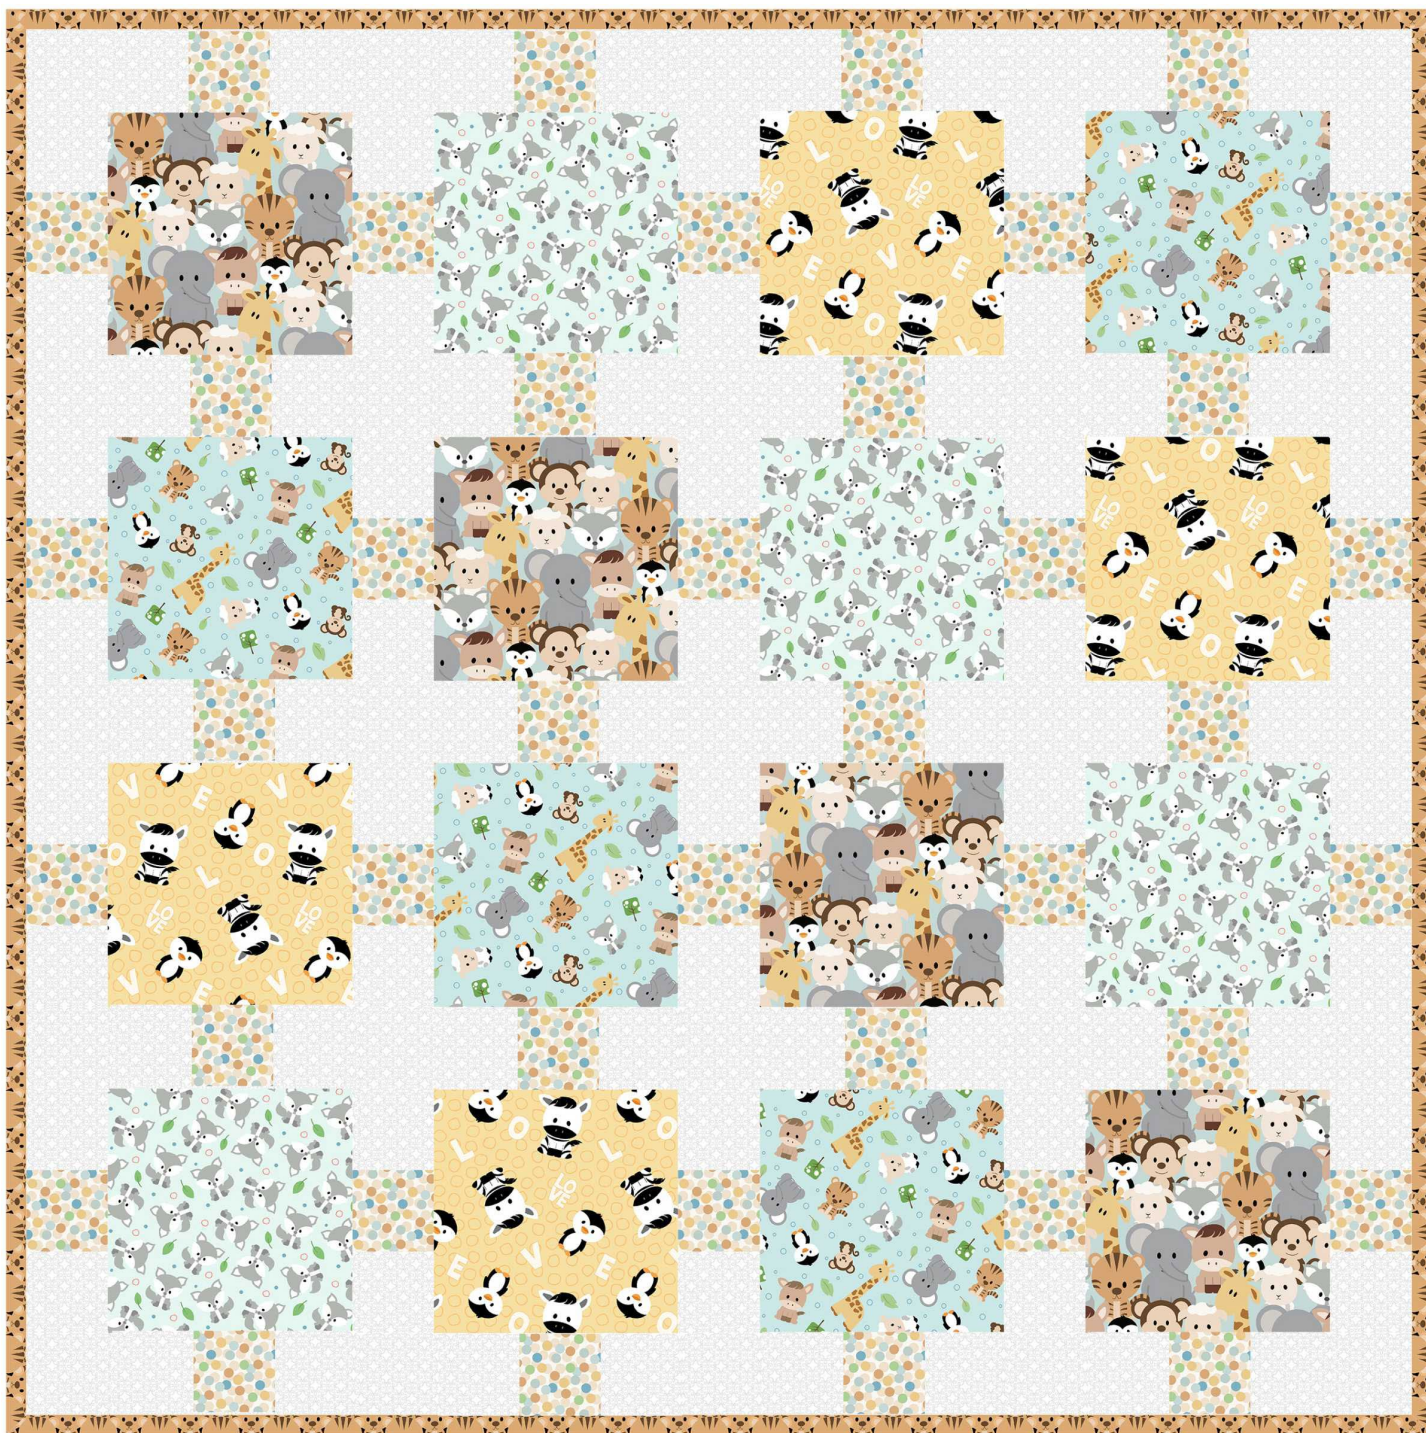

Snuggle Squad

by Anna Quach

Quilt size: 34 1/2" x 34 1/2" (0.88m x 0.88m)

Skill Level: Advanced Beginner

Around the Block Quilt

Designed by Jocelyn Ueng of It's Sew Emma Re-colored by Henry Glass

www.itssewemma.com

Around the Block Quilt Ordering Guide

SKU	Yards	Meters	6 Kits	12 Kits
 2816-13	FO	0.23m	1 bolt	1 bolt
 2818-39*	1/2 yds	0.46m	1 bolt	1 bolt
 2821-39	FO	0.23m	1 bolt	1 bolt
 2823-37	FO	0.23m	1 bolt	1 bolt
 2824-73	FO	0.23m	1 bolt	1 bolt
 2825-19	FO	0.23m	1 bolt	1 bolt
 1063-01W (10yd bolt)	2/3 yds	0.61m	1 bolt	1 bolt

44" Backing Fabric Option

2827-30	2 1/2 yds	2.29m	2 bolts	3 bolts
---------	-----------	-------	---------	---------

* Indicates binding fabric.

FO = 18" x 22" (0.45m x 0.55m)

All fabric quantities are based on 15yd bolts unless otherwise indicated.

2816-13
Playful Pals Set
Aqua/Multi

2818-39*
Tiger Packed
Tan

2821-39
Puffin Tossed
Sunshine/Black

2823-37
Tossed Dots
Multi

2824-73
Tossed Playful Pals
Aqua/Tan

2825-19
Tossed Fox
Aqua/Gray

1063-01W
Modern Melody Basics
White