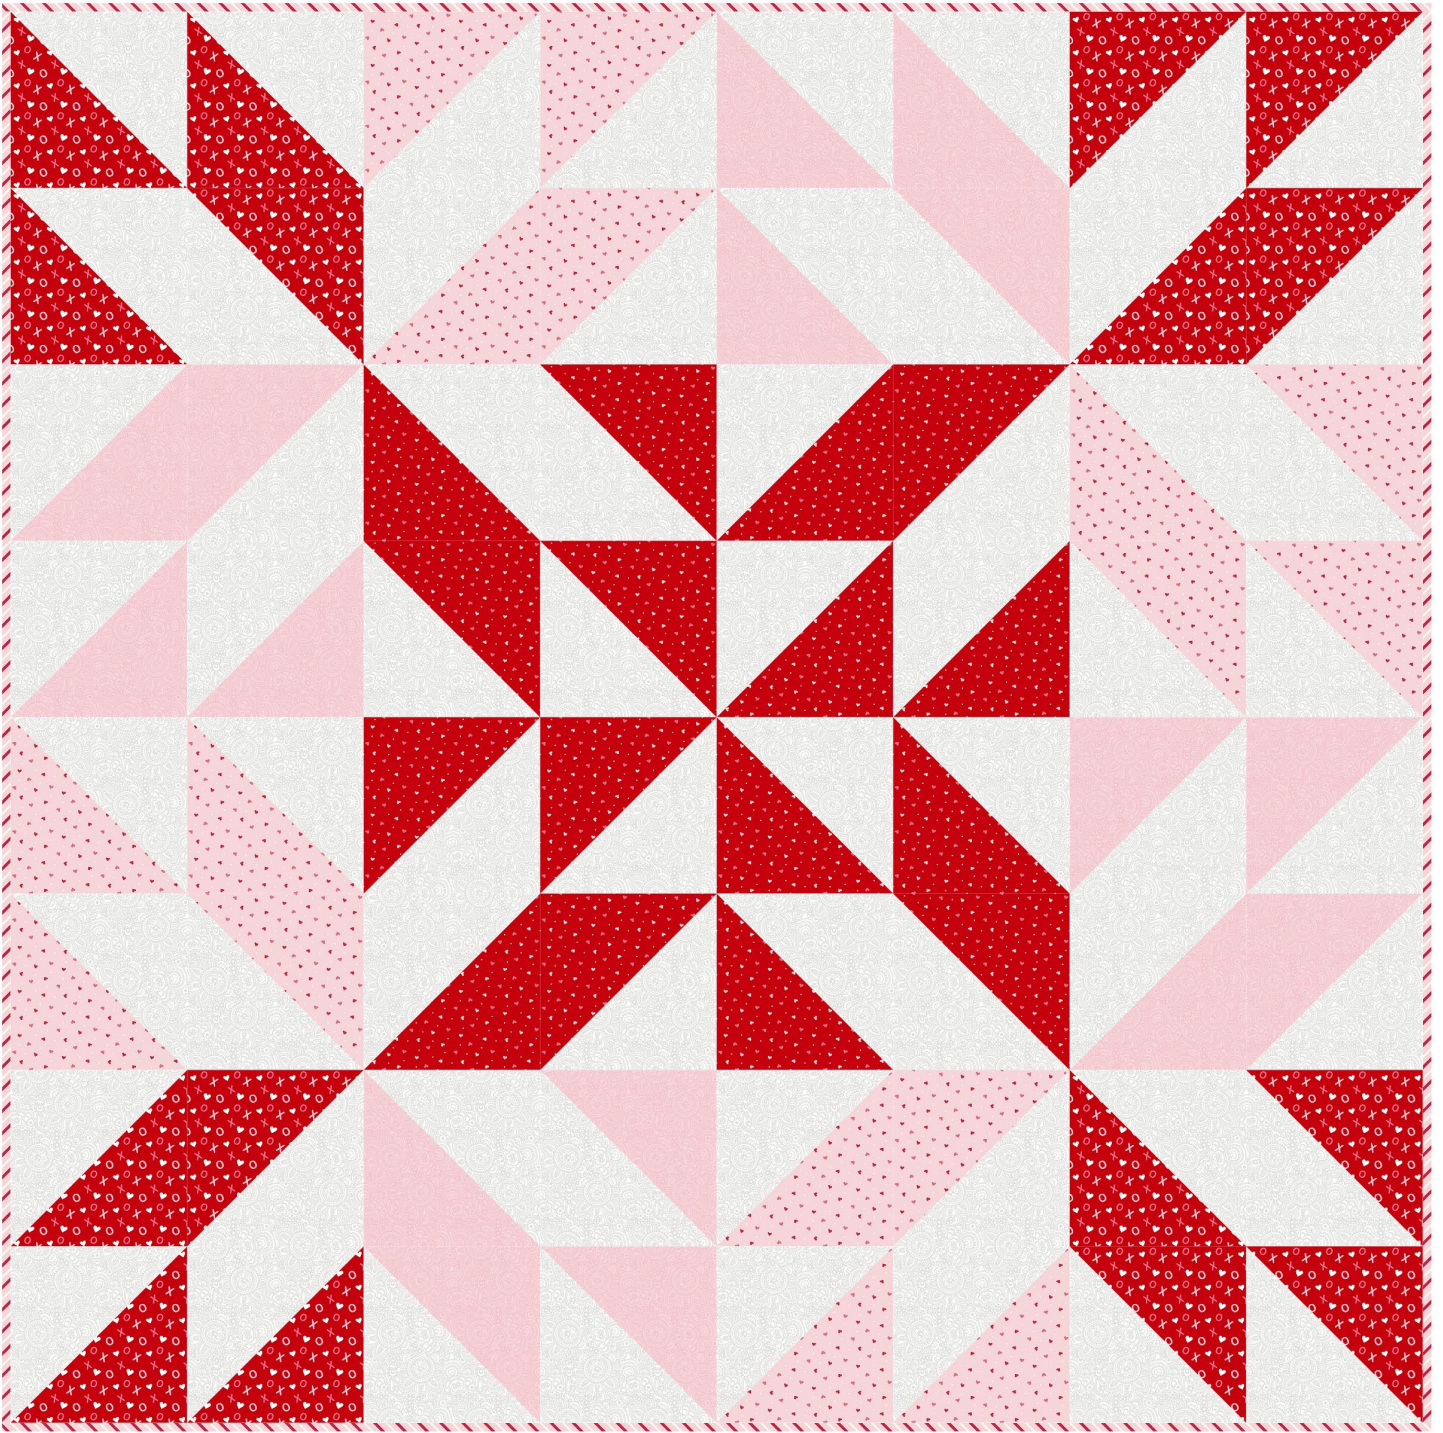

# Pedals & Passion

by Jessica Mundo

Quilt size: 64" x 64" (1.62 x 1.62m)

Skill Level: Advanced Beginner

**Delphinium Throw**  
Designed by Villa Rosa Designs  
[www.villarosadesigns.com](http://www.villarosadesigns.com)

44" Backing Fabric Option

2792-28	4 1/4 yds	3.89m	2 bolts	4 bolts
---------	-----------	-------	---------	---------

\* Indicates binding fabric.  
FO = 18" x 22" (0.45m x 0.55m)  
All fabric quantities are based on 15yd bolts unless otherwise indicated.

2791-28  
Small Tossed Hearts  
Pink/Red

2791-82  
Small Tossed Hearts  
Red/Pink

2793-01W  
Geo  
White on White

2793-22  
Geo  
Pink

2795-28  
Diagonal Stripe  
Pink/Red

2796-82  
X and O  
Red/Pink