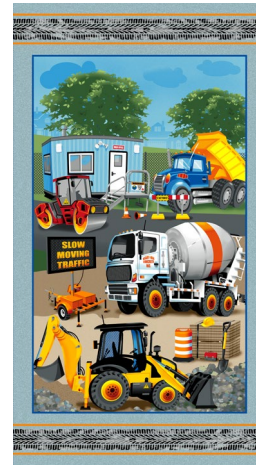

Movin' Earth

by Robert Giordano

Quilt size: 56" x 74" (1.42m x 1.88m)

Skill Level: Advanced Beginner

Stellar View Quilt

Designed by Susan Ziegler and Leland Turner

www.quiltintia.com

Stellar View Quilt Ordering Guide

44" Backing Fabric Option

3738-11	4 5/8 yds	4.23m	2 bolts	4 bolts
---------	-----------	-------	---------	---------

* Indicates binding fabric.

FO = 18" x 22" (0.45m x 0.55m)

All fabric quantities are based on 15yd bolts unless otherwise indicated.

3735-11
Movin Earth Main
Gray Multi

3736-77
Movin Earth Truck Tires
Royal

3738-88
Building Bricks
Red

3200-99
Brushstrokes
Black

3741P-11
Movin Earth Panel
Gray Multi