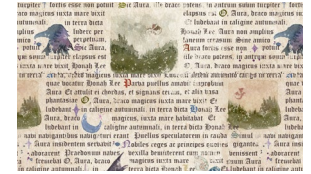

* Indicates binding fabric.

FO = 18" x 22" (0.45m x 0.55m)

All fabric quantities are based on 15yd bolts unless otherwise indicated.

2711-62
Castle Wall Moss
Moss

2711-79
Castle Wall Slate
Slate

2716-97
Smoke Scrolls
Graphite

2717-12
Cloudy Sky Morning
Champagne

2718-14
Medieval Text
Cream

2719P-62
Honah Lee View Panel
Moss