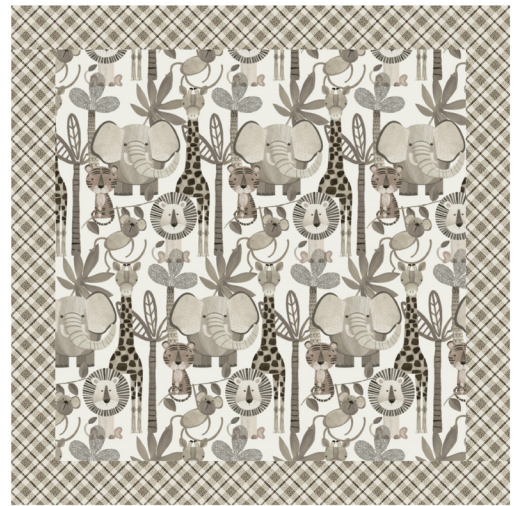

Jungle Romp Minky

by Betsy Cavallo

Quilt size: Blanket: 48" x 58" (1.23m x 1.50m);
Blankie: 17" x 17" (0.45m x 0.45m)

Skill Level: Advanced Beginner

Got Minky? Blanket Set

Designed by Denise Russell of Pieced Brain
www.henryglassfabrics.net

 **Henry Glass & Co., Inc.**

Got Minky? Blanket Set Ordering Guide

SKU	Yards	Meters	6 Kits	12 Kits
 2244MK-49	1/2 yds	0.46m	1 bolt	1 bolt
 2246MK-49	1 yd	0.91m	1 bolt	2 bolts
 2247MKP-49	1 1/3 yds	1.22m	1 bolt	2 bolts
Backing Fabric Option				
2245MK-33	2 yds	1.83m	2 bolts	3 bolts

* Indicates binding fabric.
FO = 18" x 22" (0.45m x 0.55m)
All fabric quantities are based on 10yd bolts unless otherwise indicated.

****Leftover fabric from the panel is used for the blankie****

2244MK-49
Giraffe Skin
Black/Tan