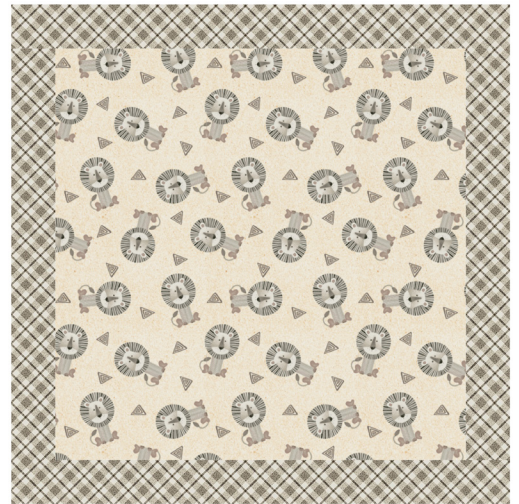

Jungle Romp Minky

by Betsy Cavallo

Quilt size: Blanket: 48" x 58" (1.23m x 1.50m);
Blankie: 17" x 17" (0.45m x 0.45m)

Skill Level: Advanced Beginner

Got Minky? Blanket Set

Designed by Denise Russell of Pieced Brain
www.henryglassfabrics.net

 **Henry Glass & Co., Inc.**

Got Minky? Blanket Set Ordering Guide

SKU	Yards	Meters	6 Kits	12 Kits
 2244MK-49	1/2 yds	0.46m	1 bolt	1 bolt
 2246MK-49	1 yd	0.91m	1 bolt	2 bolts
 2247MKP-49	1 1/3 yds	1.22m	1 bolt	2 bolts
Backing Fabric Option				
2245MK-33	2 yds	1.83m	2 bolts	3 bolts

* Indicates binding fabric.
FO = 18" x 22" (0.45m x 0.55m)
All fabric quantities are based on 10yd bolts unless otherwise indicated.

****Leftover fabric from the panel is used for the blankie****

2244MK-49
Giraffe Skin
Black/Tan