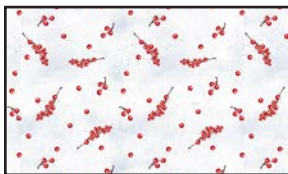

Believe

by Robert Giordano

Quilt size: 60" x 78" (1.52m x 1.98m)

Skill Level: Advanced Beginner

Easy Star Panel Quilt

Designed by Karen Bialik of The Fabric Addict
www.fabricaddict.net

Easy Star Panel Quilt Ordering Guide

SKU	Yards	Meters	6 Kits	12 Kits
 1875-11	1 1/2 yds	1.37m	1 bolt	2 bolts
 1876-88*	1 1/4 yds	1.14m	1 bolt	2 bolts
 1877-17	1 7/8 yds	1.71m	1 bolt	2 bolts
 1878-77	1 yd	0.91m	1 bolt	1 bolt
 1879-17	1/2 yds	0.46m	1 bolt	1 bolt
 1881P-88	2/3 yds	0.61m	1 bolt	1 bolt
 8294-77	1/2 yds	0.46m	1 bolt	1 bolt
Backing Fabric Option				
1872-01	5 yds	4.57m	3 bolts	5 bolts
<p>* Indicates binding fabric. FQ = 18" x 22" (0.45m x 0.55m) All fabric quantities are based on 15yd bolts unless otherwise indicated.</p>				

1875-11
Tossed Berries
Blue

1876-88*
Ombre Plaid
Red

1877-17
Snow Globes
Steel Blue

1878-77
Small Snow Globes
Navy

1879-17
Ornaments
Steel Blue

8294-77
Starry Basics
Indigo

1881P-88
Panel
Red