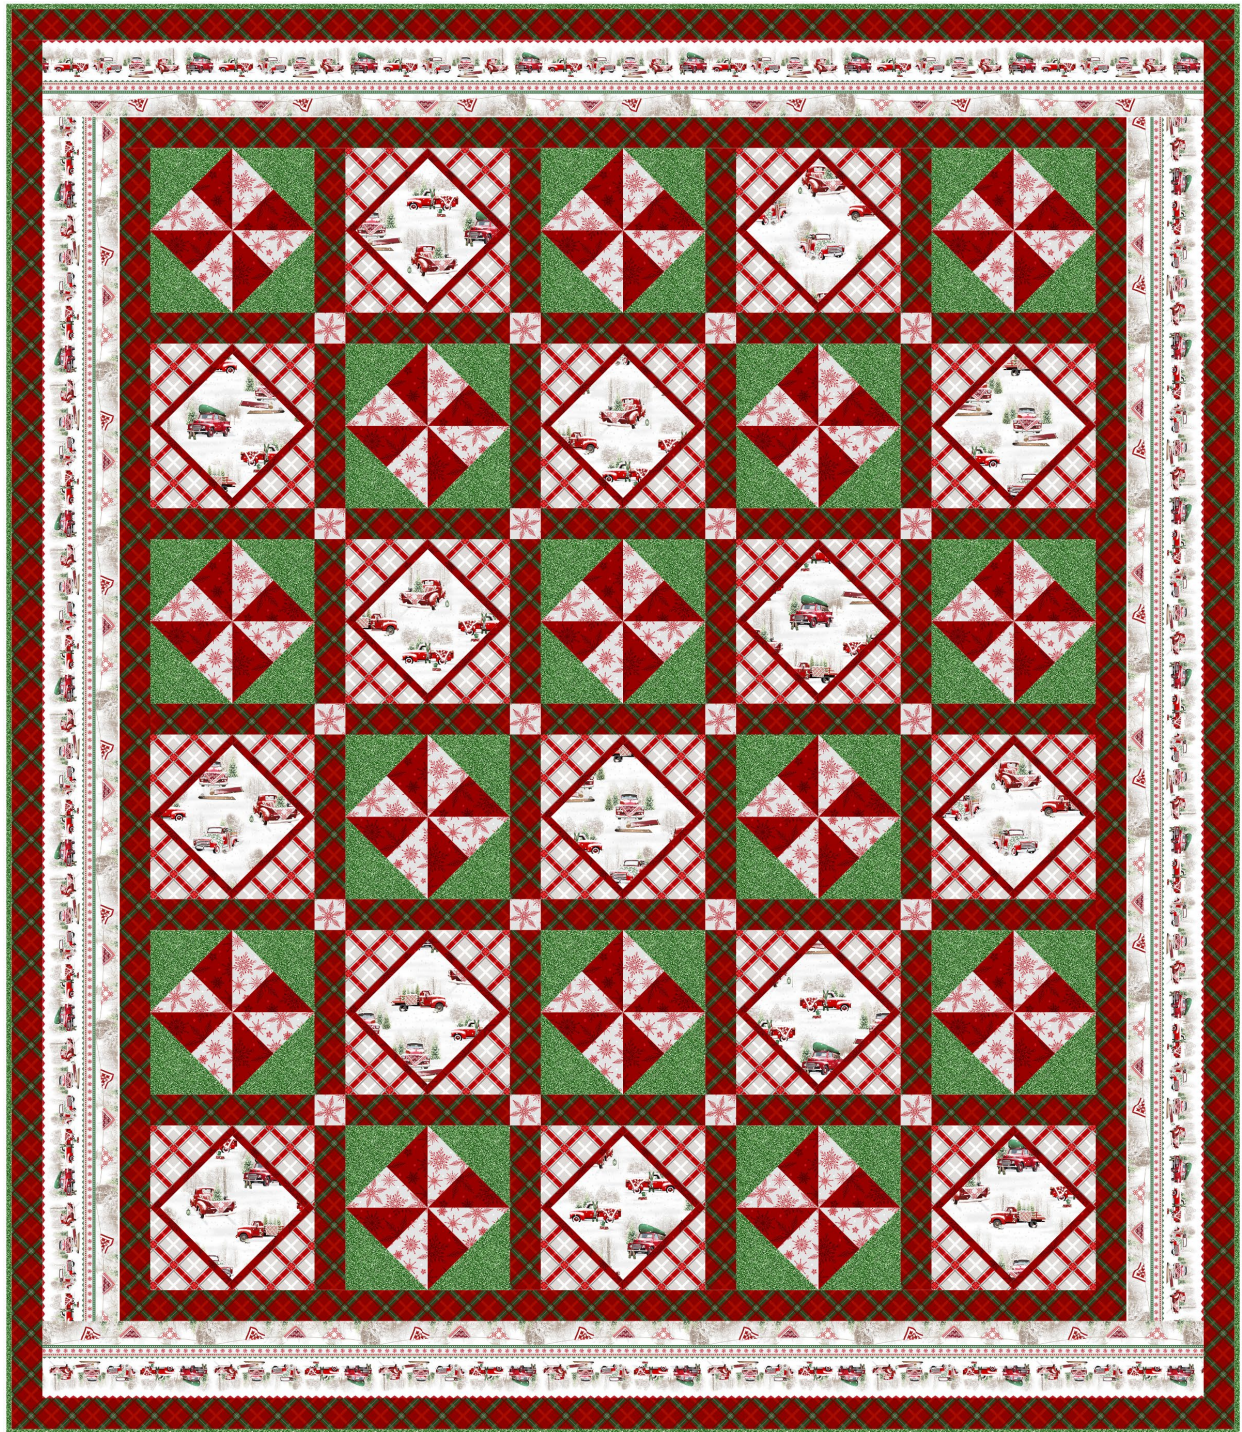

# Tailgate Traditions

by Jan Shade Beach

Quilt size: 59 1/2" x 69" (1.51m x 1.75m)

Skill Level: Advanced Beginner

## Let It Spin Throw Quilt

Designed by Cathey Laird-Cathey Marie Designs

[www.catheymariedesigns.com](http://www.catheymariedesigns.com)

## Let It Spin Throw Quilt Ordering Guide

SKU	Yards	Meters	6 Kits	12 Kits
 2573-86	3/4 yds	0.69m	1 bolt	1 bolt
 2574-86	2 1/8 yds	1.94m	1 bolt	2 bolts
 2577-86	1 3/8 yds	1.26m	1 bolt	2 bolts
 2577-89	5/8 yds	0.57m	1 bolt	1 bolt
 2579-88	5/8 yds	0.57m	1 bolt	1 bolt
 2580-89	1/2 yds	0.46m	1 bolt	1 bolt
 135-66* (10yd bolt)	1 1/8 yds	1.03m	1 bolt	2 bolts

### 108" Backing Fabric Option

2622-88	2 yds	1.83m	1 bolt	2 bolts
---------	-------	-------	--------	---------

\* Indicates binding fabric.

FO = 18" x 22" (0.45m x 0.55m)

All fabric quantities are based on 15yd bolts unless otherwise indicated.