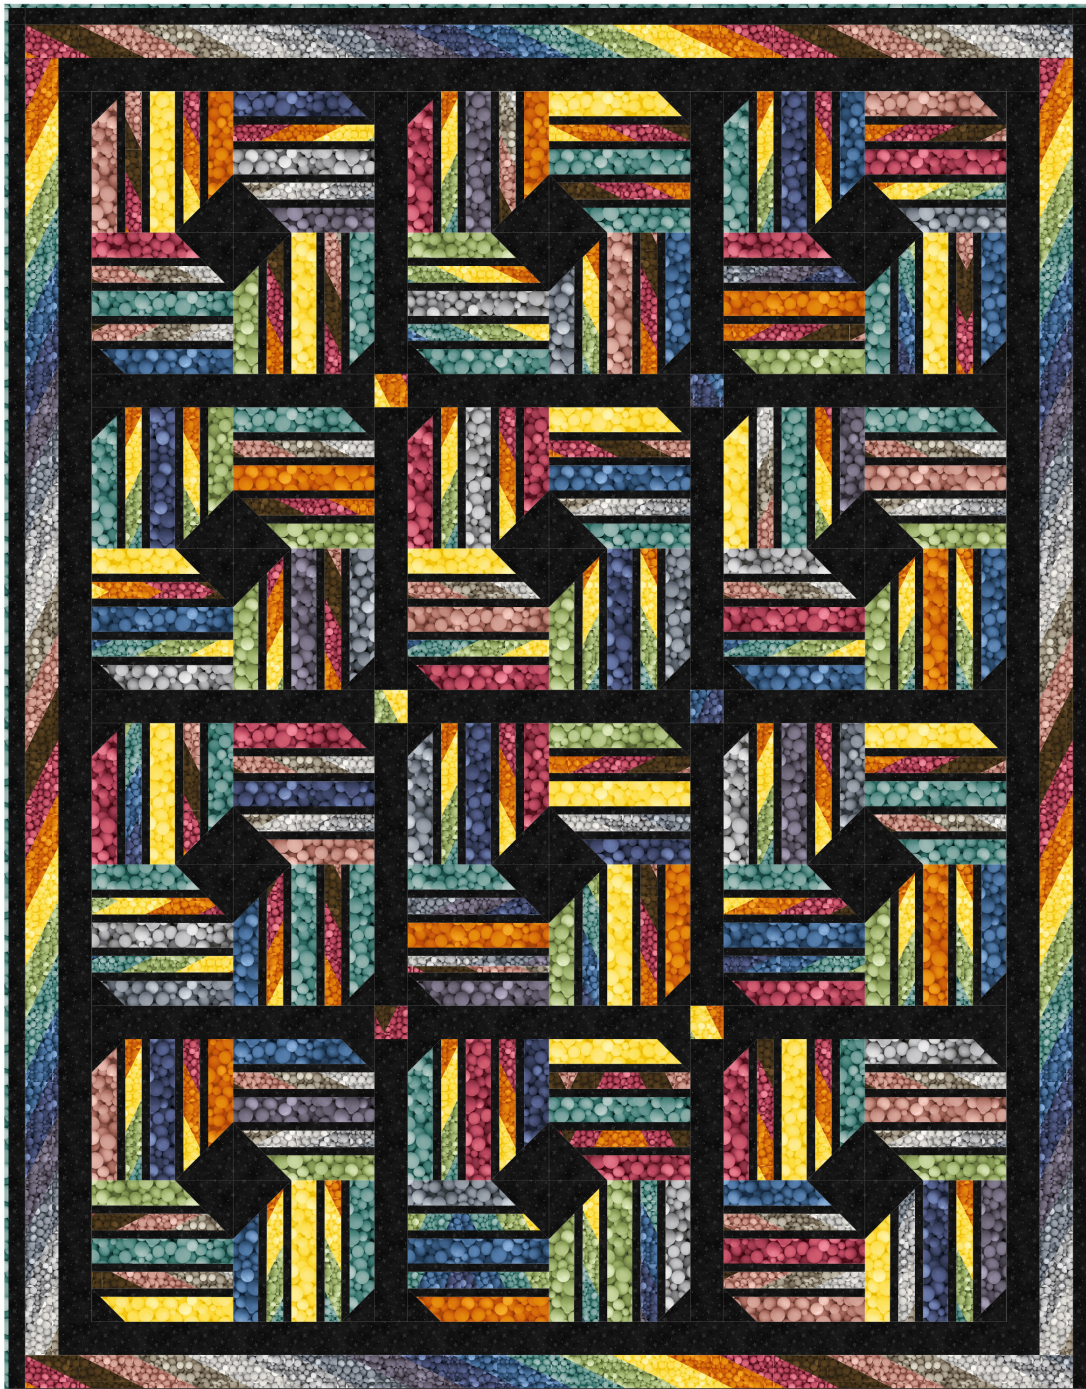

Whole New Ball Game

by Goldi L. Studio

Quilt size: 65" x 84" (1.65m x 2.13m)

Skill Level: Advanced Beginner

Rolling Marbles Quilt

Designed and sold by Sue Harvey and Sandy Boobar, Pine Tree Country Quilts

www.pinetreecountryquilts.com

 **Henry Glass & Co., Inc.**

Rolling Marbles Quilt Ordering Guide

SKU	Yards	Meters	6 Kits	12 Kits
1571-09	1/4 yds	0.23m	1 bolt	1 bolt
1571-92	1/4 yds	0.23m	1 bolt	1 bolt
1571-95	1/4 yds	0.23m	1 bolt	1 bolt
1571-59	1/4 yds	0.23m	1 bolt	1 bolt
1571-77	1/4 yds	0.23m	1 bolt	1 bolt
1571-75	1/4 yds	0.23m	1 bolt	1 bolt
1571-64*	1 yd	0.91m	1 bolt	1 bolt
1571-68	1/4 yds	0.23m	1 bolt	1 bolt
1571-45	1/4 yds	0.23m	1 bolt	1 bolt
1571-33	1/4 yds	0.23m	1 bolt	1 bolt
1571-24	1/4 yds	0.23m	1 bolt	1 bolt
1571-23	1/4 yds	0.23m	1 bolt	1 bolt
1572-90	2 yds	1.83m	1 bolt	2 bolts
8294-99	2 yds	1.83m	1 bolt	2 bolts
Backing Fabric Option				
1572-90	5 1/4 yds	4.80m	3 bolts	5 bolts
<small>* Indicates binding fabric. FQ = 18" x 22" (0.45m x 0.55m) All fabric quantities are based on 15yd bolts unless otherwise indicated.</small>				

1571-09
Clay Pearl
Alabaster

1571-92
Clay Pearl
Gray Tint

1571-95
Clay Pearl
Black Ink

1571-59
Clay Pearl
Shadow

1571-77
Clay Pearl
Old Navy

1571-75
Clay Pearl
Nile Blue

1571-64
Clay Pearl
Antiqued Aqua

1571-68
Clay Pearl
Laurel

1571-45
Clay Pearl
Butter

1572-90
Zenith Pearl Repeat
Rainbow

1571-33
Clay Pearl
Orange

1571-24
Clay Pearl
Soft Blush

1571-23*
Clay Pearl
Cranberry Cocktail

8294-99
Starry Basic
Black

Henry Glass & Co. Inc.