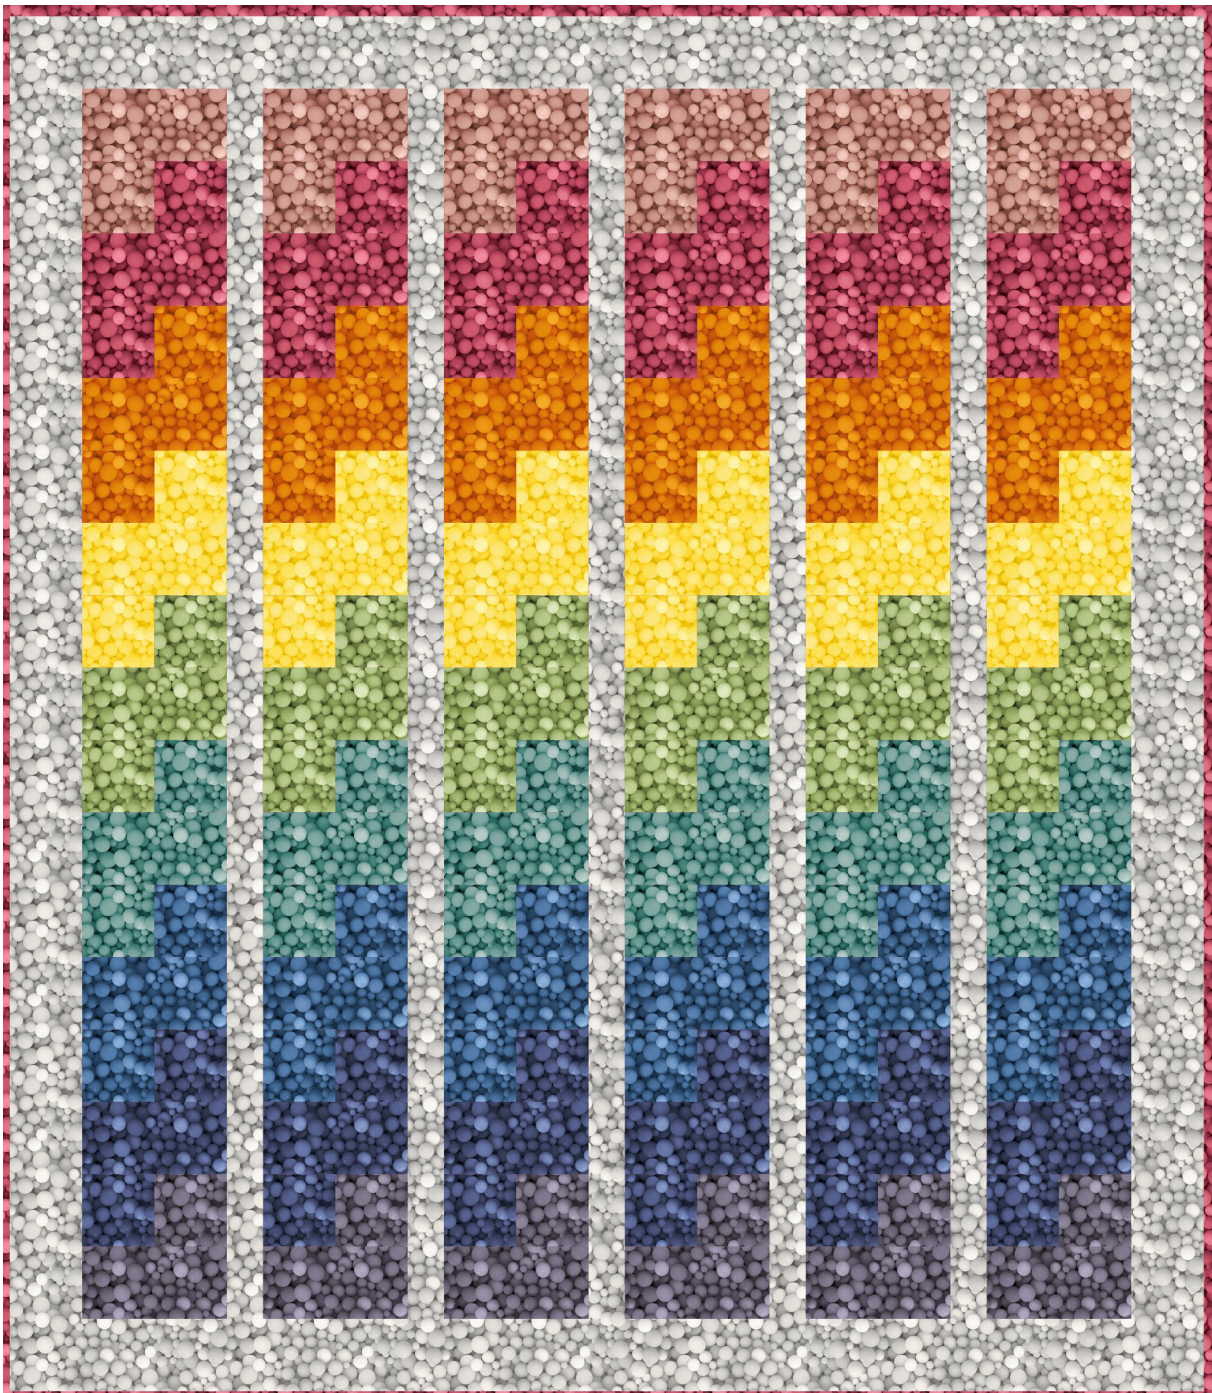

Whole New Ball Game

by Goldi L. Studio

Quilt size: 66" x 76" (1.68m x 1.93m)

Skill Level: Advanced Beginner

Rainbow Path Throw

Designed and sold by Lisa Swenson Ruble

www.henryglassfabrics.net

 **Henry Glass & Co., Inc.**

Rainbow Path Throw Ordering Guide

SKU	Yards	Meters	6 Kits	12 Kits
1571-09	2 yds	1.83m	1 bolt	2 bolts
1571-59	3/8 yds	0.34m	1 bolt	1 bolt
1571-77	1/2 yds	0.46m	1 bolt	1 bolt
1571-75	1/2 yds	0.46m	1 bolt	1 bolt
1571-64	1/2 yds	0.46m	1 bolt	1 bolt
1571-68	1/2 yds	0.46m	1 bolt	1 bolt
1571-45	1/2 yds	0.46m	1 bolt	1 bolt
1571-33	1/2 yds	0.46m	1 bolt	1 bolt
1571-24	3/8 yds	0.34m	1 bolt	1 bolt
1571-23*	1 1/4 yds	1.14m	1 bolt	2 bolts
Backing Fabric Option				
1572-90	4 3/4 yds	4.34m	2 bolts	4 bolts
* Indicates binding fabric. FO = 18" x 22" (0.45m x 0.55m) All fabric quantities are based on 15yd bolts unless otherwise indicated.				

1571-09
Clay Pearl
Alabaster

1571-59
Clay Pearl
Shadow

1571-77
Clay Pearl
Old Navy

1571-75
Clay Pearl
Nile Blue

1571-64
Clay Pearl
Antiqued Aqua

1571-68
Clay Pearl
Laurel

1571-45
Clay Pearl
Butter

1571-33
Clay Pearl
Orange

1571-24
Clay Pearl
Soft Blush

1571-23*
Clay Pearl
Cranberry Cocktail