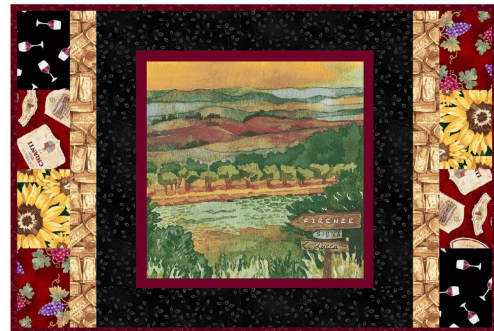

Stop Wining

by Andrea Tachiera

Quilt size: Runner: 46" x 16" (1.17m x 0.41m)
Set of 4 Placemats: 18" x 12" (0.46m x 0.30m)

Skill Level: Beginner

Table in Tuscany Table Set
Designed and sold by Lisa Swenson Ruble

www.henryglassfabrics.net

 **Henry Glass & Co., Inc.**

Table in Tuscany Table Set Ordering Guide

SKU	Yards	Meters	6 Kits	12 Kits
1479-86	1/4 yds	0.23m	1 bolt	1 bolt
1480-98	1/4 yds	0.23m	1 bolt	1 bolt
1481-83	1/4 yds	0.23m	1 bolt	1 bolt
1482-33	1/3 yds	0.30m	1 bolt	1 bolt
1483-36	1/4 yds	0.23m	1 bolt	1 bolt
1484-38	1/8 yds	0.11m	1 bolt	1 bolt
1485-98	2/3 yds	0.61m	1 bolt	1 bolt
7755-88* (10-yard bolts)	7/8 yds	0.80m	1 bolt	2 bolts
7755-99 (10-yard bolts)	7/8 yds	0.80m	1 bolt	2 bolts
Backing Fabric Option				
1481-83	1 3/4 yds	1.60m	1 bolt	2 bolts
* Indicates binding fabric. FO = 18" x 22" (0.45m x 0.55m) All fabric quantities are based on 15yd bolts unless otherwise indicated.				

1479-86
Tossed Grape Cluster
Burgundy-Multi

1480-98
Tossed Wine Glass
Black- Burgundy

1481-83
Tossed Wine Labels
Burgundy-Multi

1482-33
Packed Corks
Ochre

1483-36
Packed Sunflowers
Golden Yellow

1484-38
Small Wine Bottles and Glasses
Cream-Multi