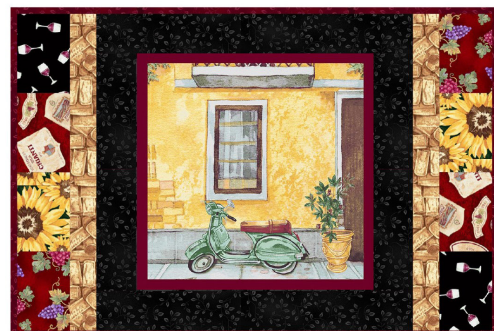

Stop Wining

by Andrea Tachiera

Quilt size: Runner: 46" x 16" (1.17m x 0.41m)
Set of 4 Placemats: 18" x 12" (0.46m x 0.30m)

Skill Level: Beginner

Table in Tuscany Table Set
Designed and sold by Lisa Swenson Ruble

www.henryglassfabrics.net

 **Henry Glass & Co., Inc.**

Table in Tuscany Table Set Ordering Guide

SKU	Yards	Meters	6 Kits	12 Kits
1479-86	1/4 yds	0.23m	1 bolt	1 bolt
1480-98	1/4 yds	0.23m	1 bolt	1 bolt
1481-83	1/4 yds	0.23m	1 bolt	1 bolt
1482-33	1/3 yds	0.30m	1 bolt	1 bolt
1483-36	1/4 yds	0.23m	1 bolt	1 bolt
1484-38	1/8 yds	0.11m	1 bolt	1 bolt
1485-98	2/3 yds	0.61m	1 bolt	1 bolt
7755-88* (10-yard bolts)	7/8 yds	0.80m	1 bolt	2 bolts
7755-99 (10-yard bolts)	7/8 yds	0.80m	1 bolt	2 bolts
Backing Fabric Option				
1481-83	1 3/4 yds	1.60m	1 bolt	2 bolts
* Indicates binding fabric. FO = 18" x 22" (0.45m x 0.55m) All fabric quantities are based on 15yd bolts unless otherwise indicated.				